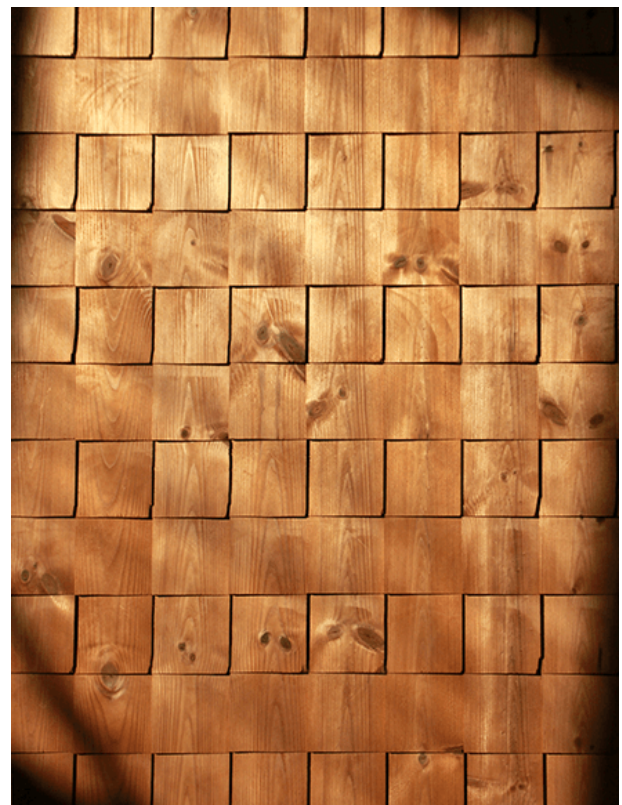

Jukola Texture Chip 206-0

Design collaboration with Jukola Industries

- Impressive 3D surface with many texture variations
- Can be combined with flat profile
- For interior and outdoor surfaces
- Patented production technique
- Resin free and non toxic
- Also available in white and black covering

dimensions (mm)	26x92
class	LunaThermo-D
species	Scandinavian pine
length (m)	3,0 / 4,2
1 m ²	11,63 m

Finnish Lunawood Thermowood is a beautiful wood material produced using natural methods, heat and steam. Thermowood is dimensionally stable, resistant to decay and non toxic. It can be used for interior and exterior applications. Lunawood is an eco-friendly natural product, which is easy to machine and install.