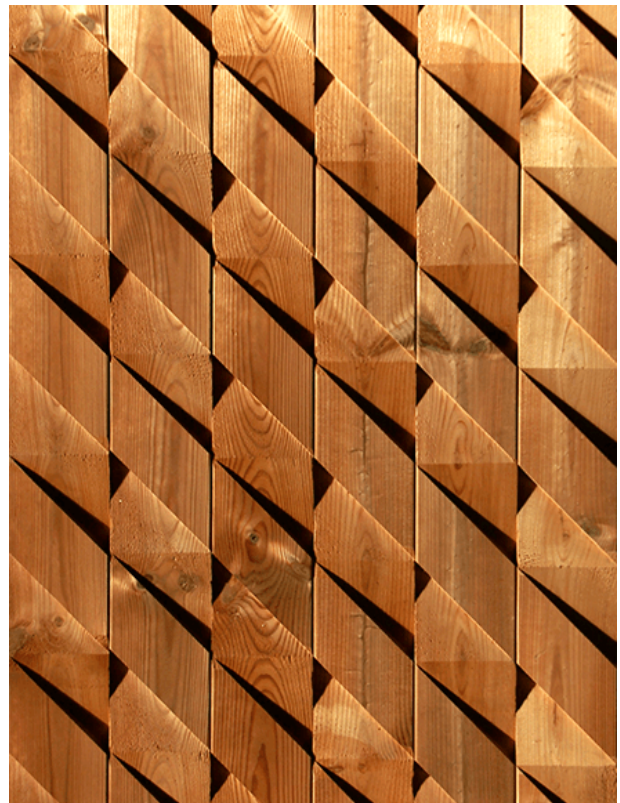

Jukola Texture Diagonal 201-1A

Design collaboration with Jukola Industries

- Impressive 3D surface with many texture variations
- Can be combined with flat profile
- For interior and outdoor surfaces
- Patented production technique
- Resin free and non toxic
- Also available in white and black covering

dimensions (mm)	26x92
class	LunaThermo-D
species	Scandinavian pine
length (m)	3,0 / 4,2
1 m ²	11,63 m

Finnish Lunawood Thermowood is a beautiful wood material produced using natural methods, heat and steam. Thermowood is dimensionally stable, resistant to decay and non toxic. It can be used for interior and exterior applications. Lunawood is an eco-friendly natural product, which is easy to machine and install.