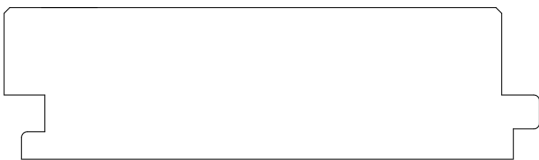

Jukola Texture Net 207-1

Design collaboration with Jukola Industries

- Impressive 3D surface with many texture variations
- Can be combined with flat profile
- For interior and outdoor surfaces
- Patented production technique
- Resin free and non toxic
- Also available in white and black covering

dimensions (mm)	26x92
class	LunaThermo-D
species	Scandinavian pine
length (m)	3,0 / 4,2
1 m ²	11,63 m

Finnish Lunawood Thermowood is a beautiful wood material produced using natural methods, heat and steam. Thermowood is dimensionally stable, resistant to decay and non toxic. It can be used for interior and exterior applications. Lunawood is an eco-friendly natural product, which is easy to machine and install.