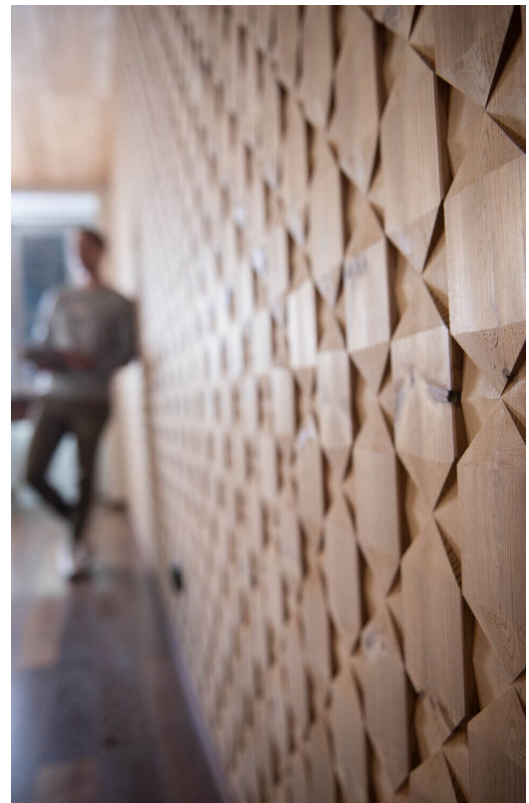

# Jukola Texture Plait 440-1

Design collaboration with Jukola Industries

- Impressive 3D surface with many texture variations
- Can be combined with flat profile
- For interior and outdoor surfaces
- Patented production technique
- Resin free and non toxic
- Also available in white and black covering

dimensions (mm)	26x92
class	LunaThermo-D
species	Scandinavian pine
length (m)	3,0 / 4,2
1 m <sup>2</sup>	11,63 m

Finnish Lunawood Thermowood is a beautiful wood material produced using natural methods, heat and steam. Thermowood is dimensionally stable, resistant to decay and non toxic. It can be used for interior and exterior applications. Lunawood is an eco-friendly natural product, which is easy to machine and install.